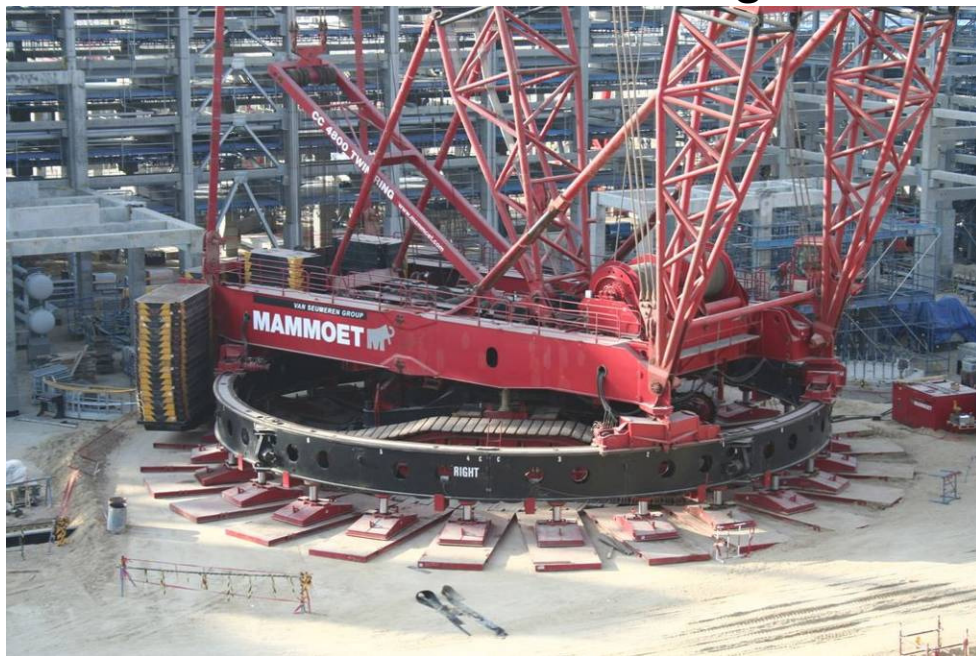

Hydraulic leveling of ring