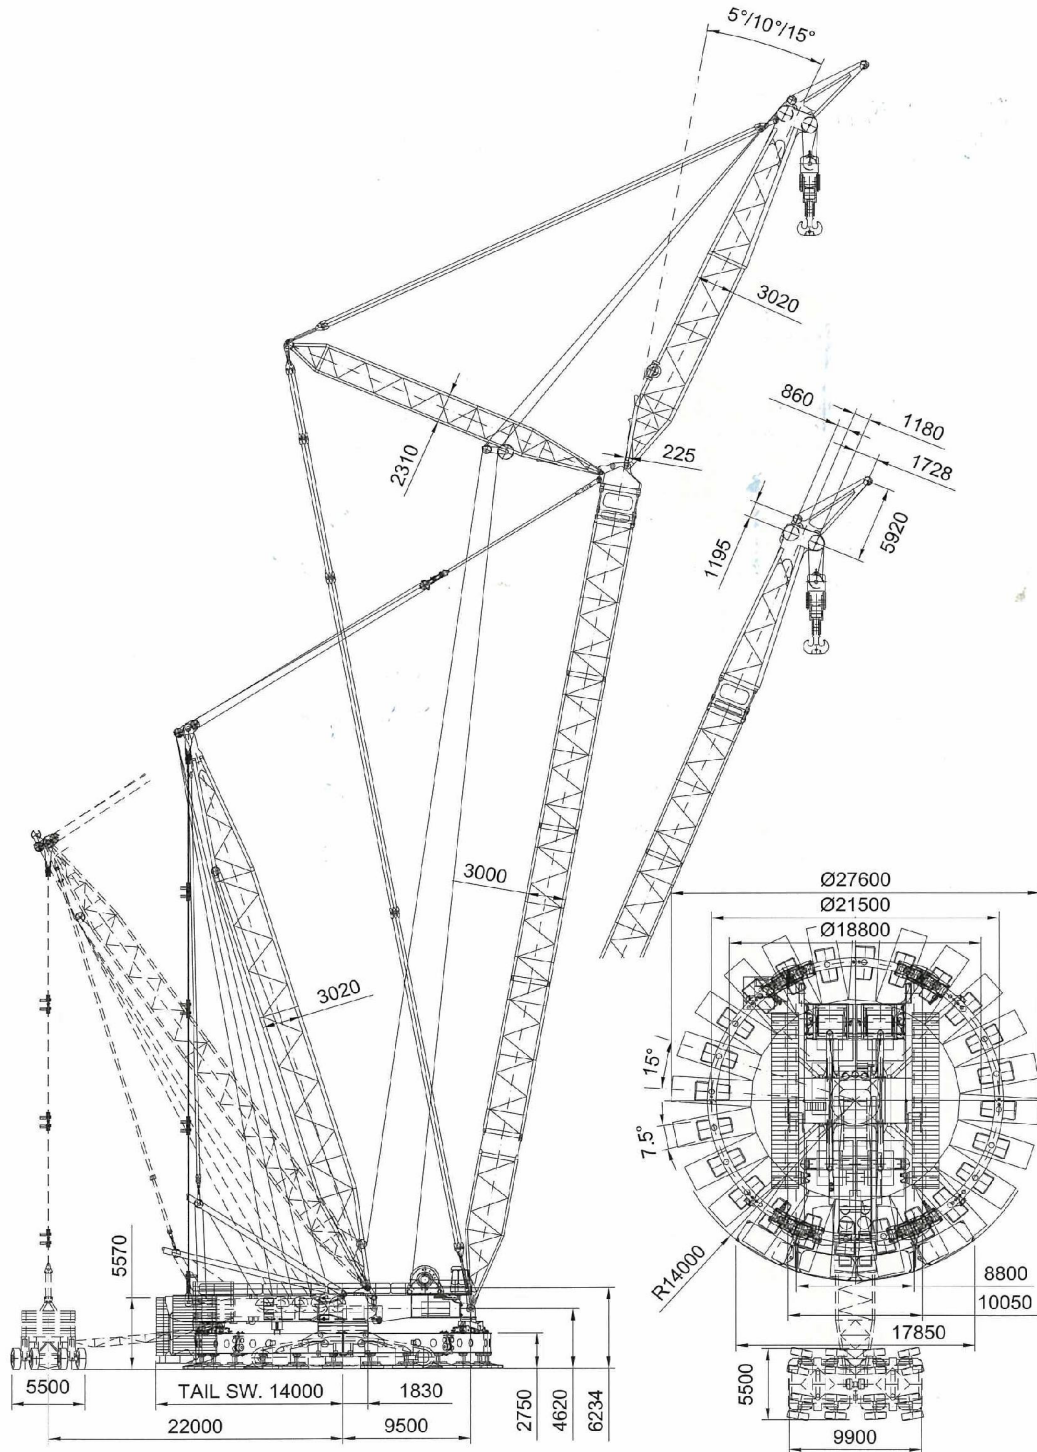

Complete service history available